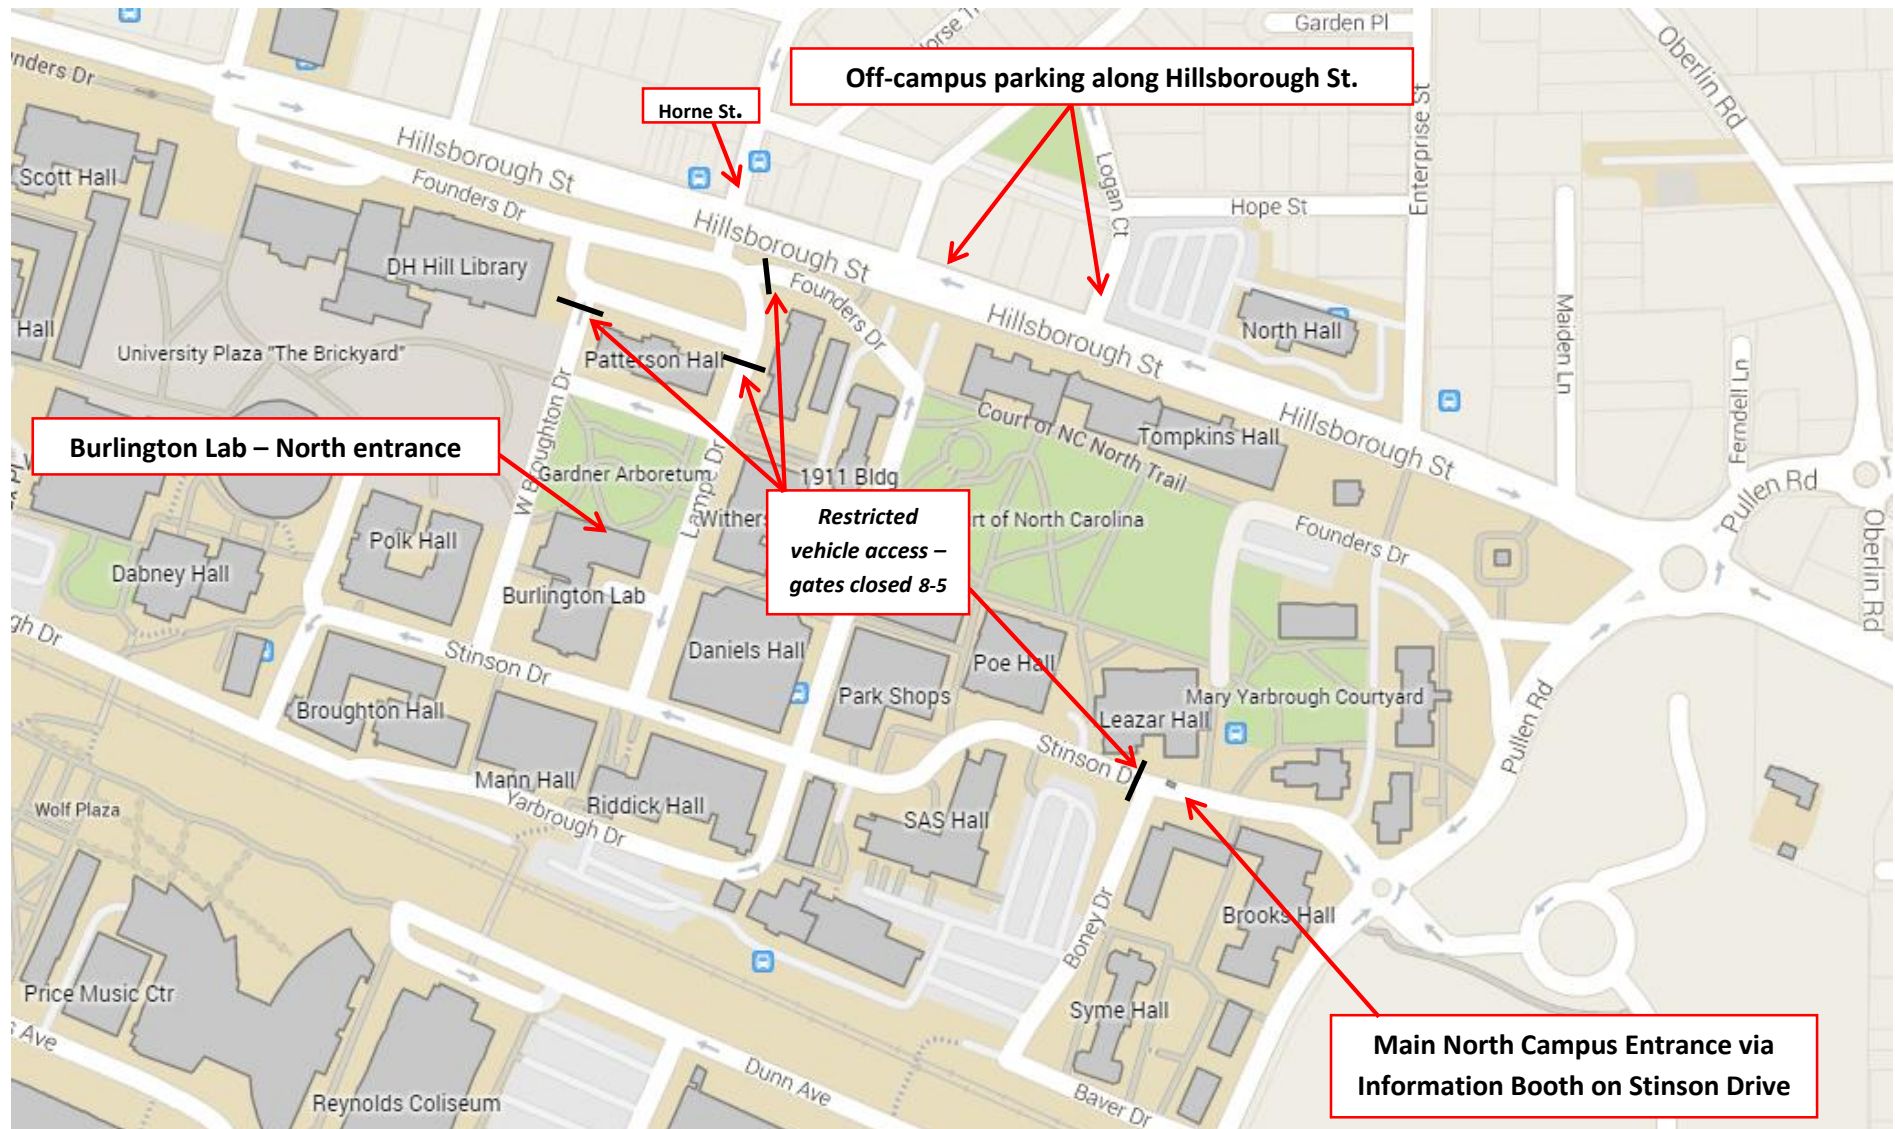

Directions to Burlington Laboratory

N.C. State University
2500 Stinson Drive
Raleigh, NC 27695

Contact: Colby Fleming
Rm 2117 Burlington
Lab Cell: 919-515-3347

On Campus Public Metered Parking Area